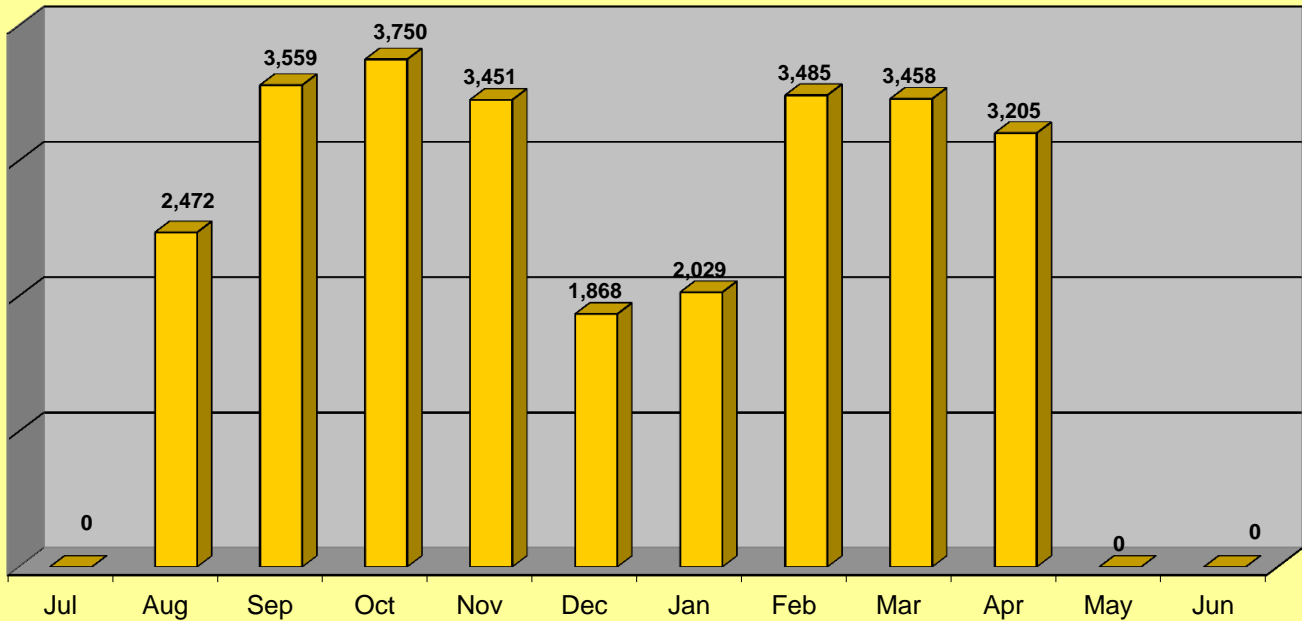

Monthly Weekday Ridership Report - April

Average Weekday Riders Per Day

FY2012

	Jul	Aug	Sep	Oct	Nov	Dec	Jan	Feb	Mar	Apr	May	Jun
FY 12	0	2,472	3,559	3,750	3,451	1,868	2,029	3,485	3,458	3,205	0	0

* August 29, 2011, Mountain Link srvc launched

Average Weekday Riders Per Hour

FY2012